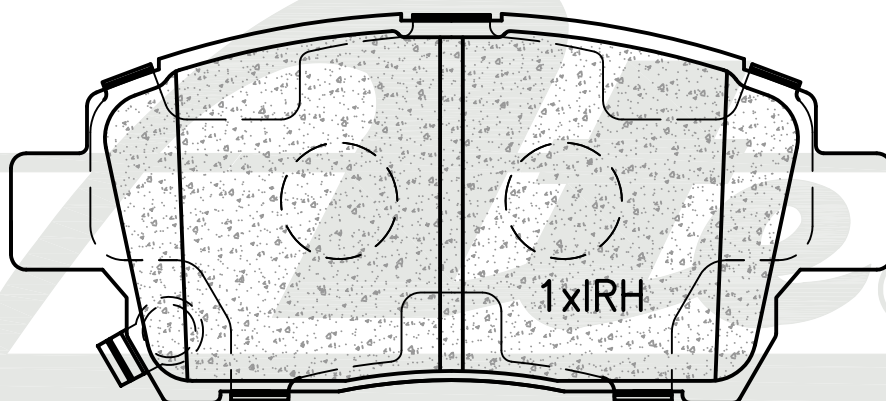

CHANA
GEELY
GWM

HAVAL
TOYOTA

ATE967

FRONT

SUPPLIED WITH 2 X WEAR INDICATOR PADS PER SET

NOTE : L + R HANDED