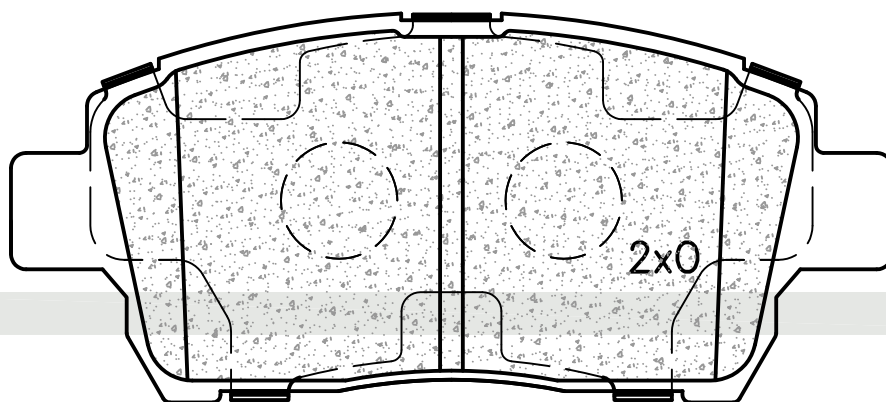

CHANA
GEELY
GWM

HAVAL
TOYOTA

ATE967

FRONT

SUPPLIED WITH 2 X WEAR INDICATOR PADS PER SET

NOTE : L + R HANDED