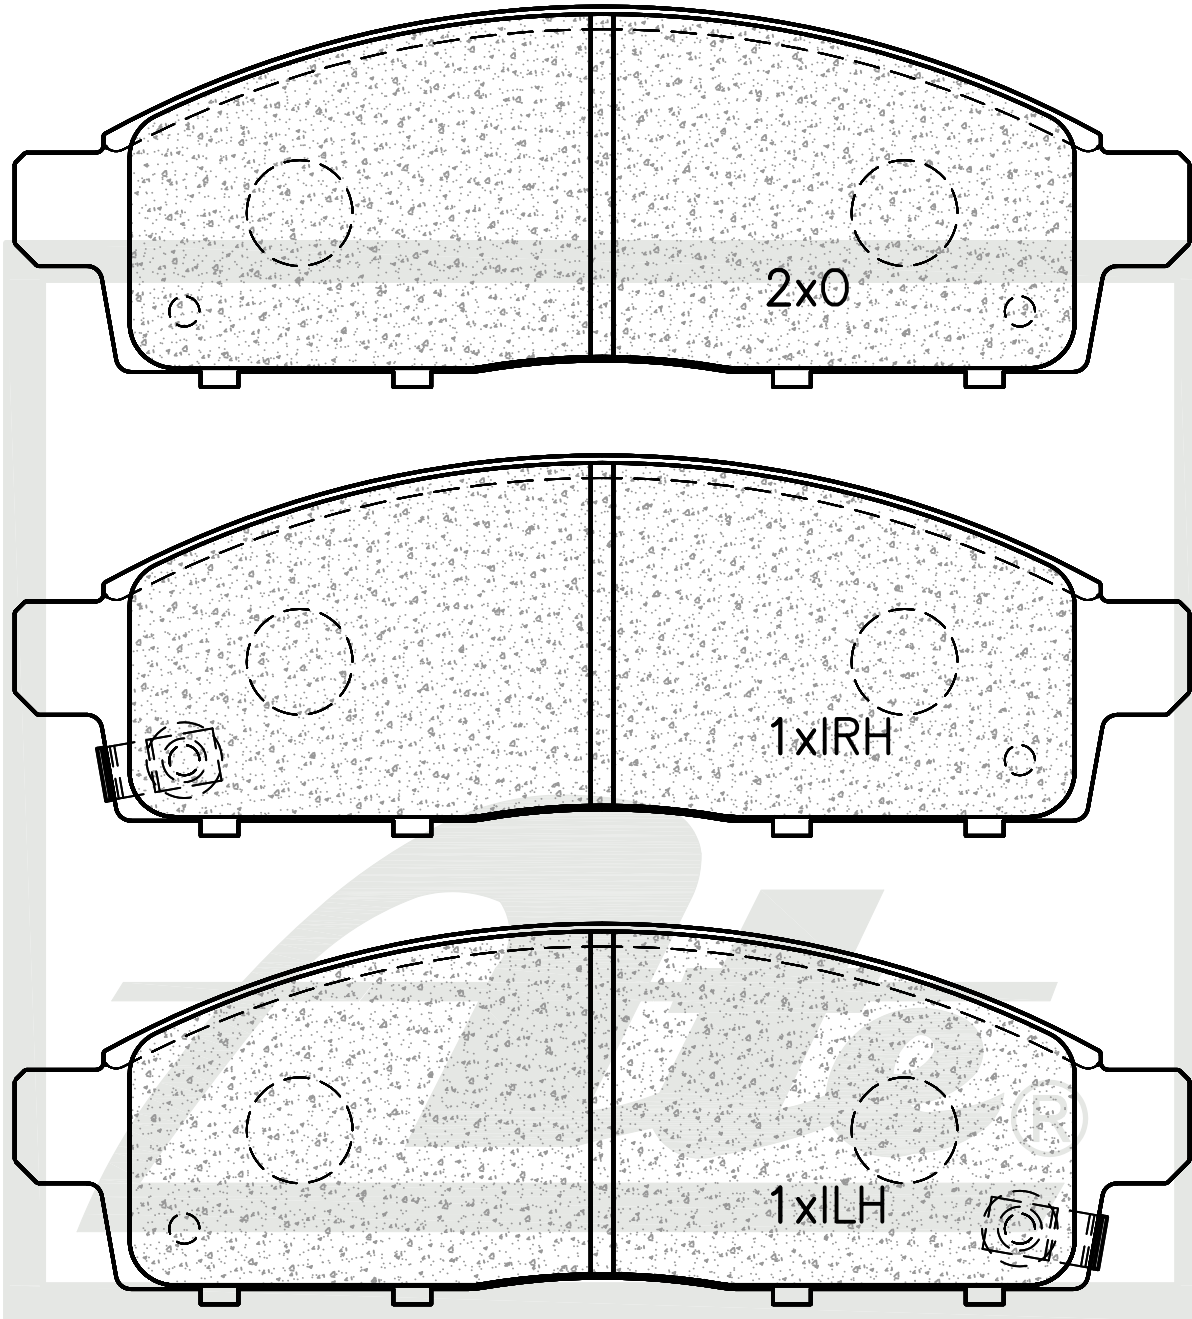

FIAT
MITSUBISHI
NISSAN

ATE954

FRONT

SUPPLIED WITH 2 X WEAR INDICATOR PADS PER SET

NOTE : L + R HANDED