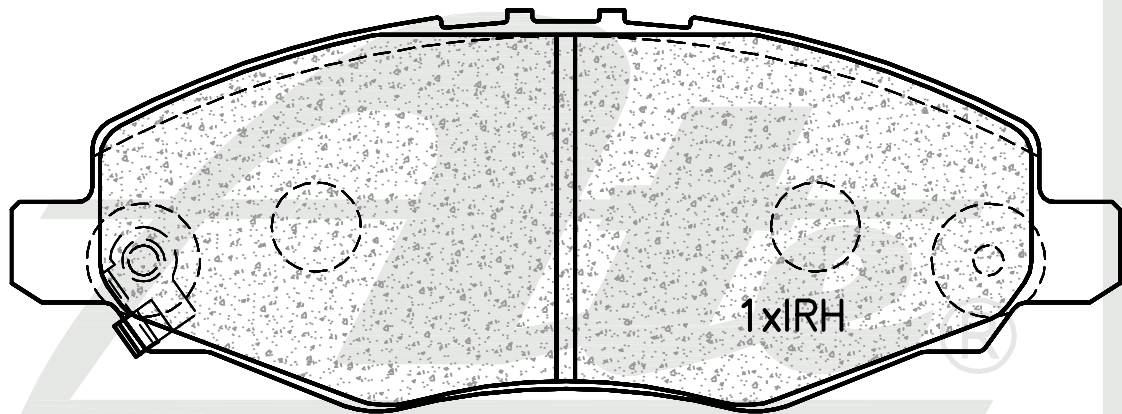

TOYOTA

ATE941

FRONT

SUPPLIED WITH 2 X WEAR INDICATOR PADS PER SET
NOTE : L + R HANDED

← 146.6 →

53.1

→ ←
16.5