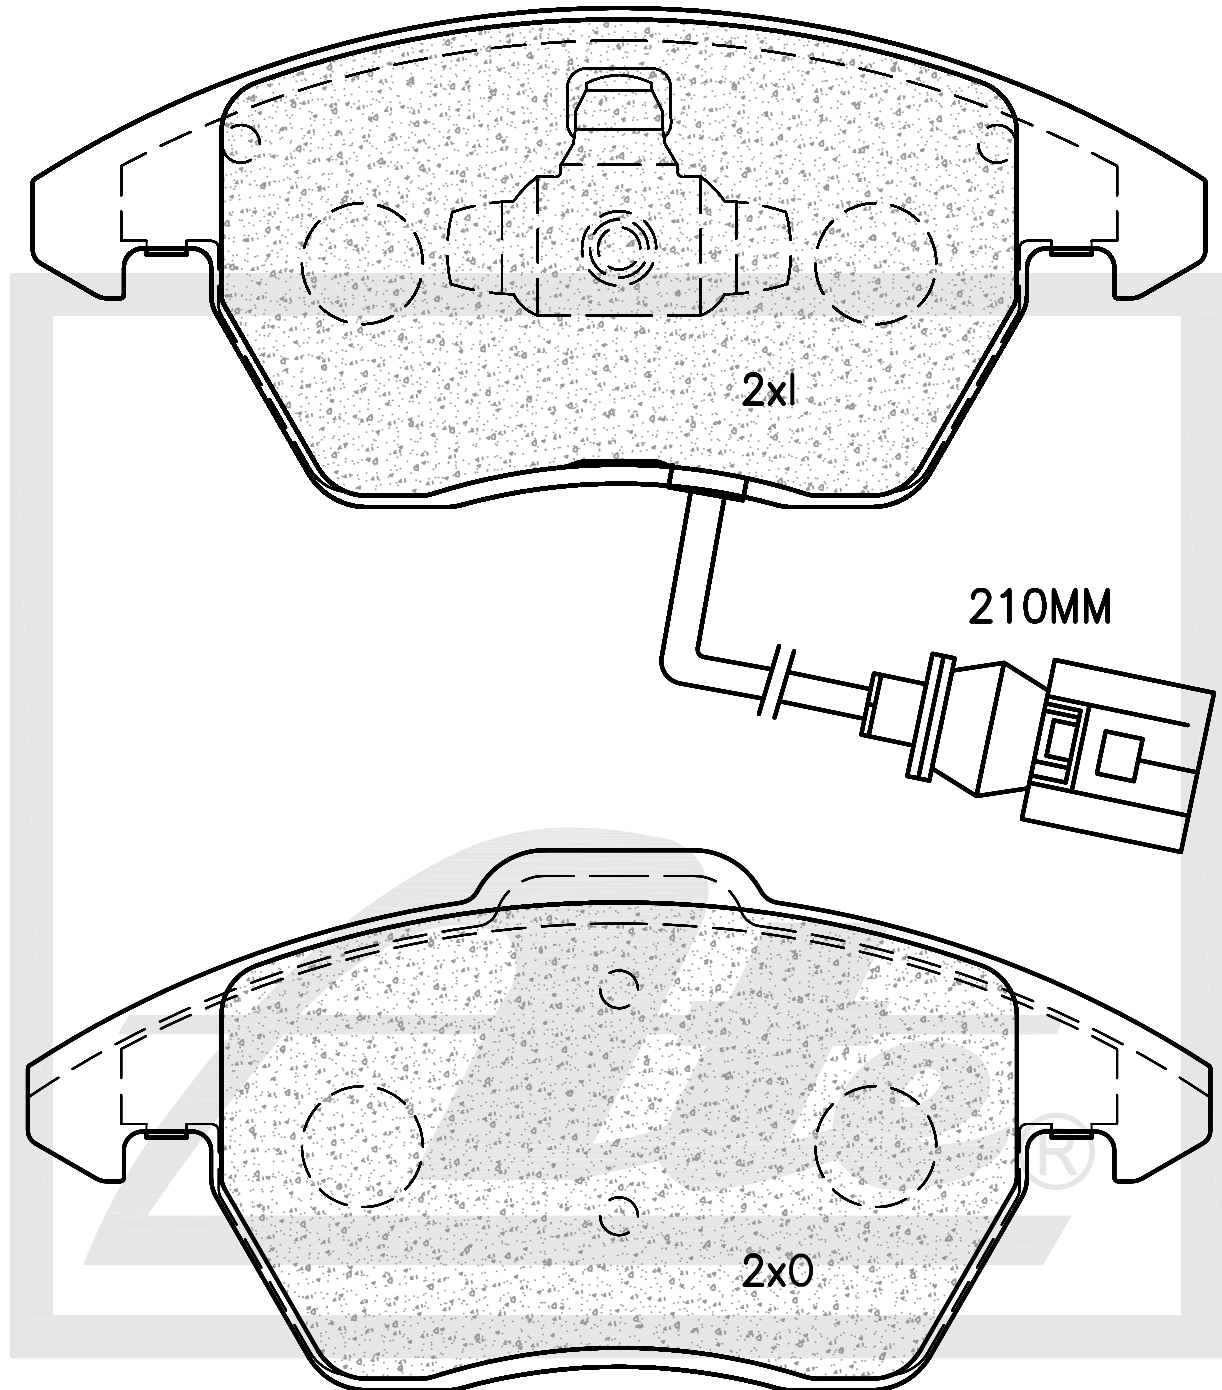

# ATE940

FRONT

SUPPLIED WITH 2 X WEAR INDICATOR PADS PER SET

← 155.1/156.4 →      66/71.4      ← 20 →