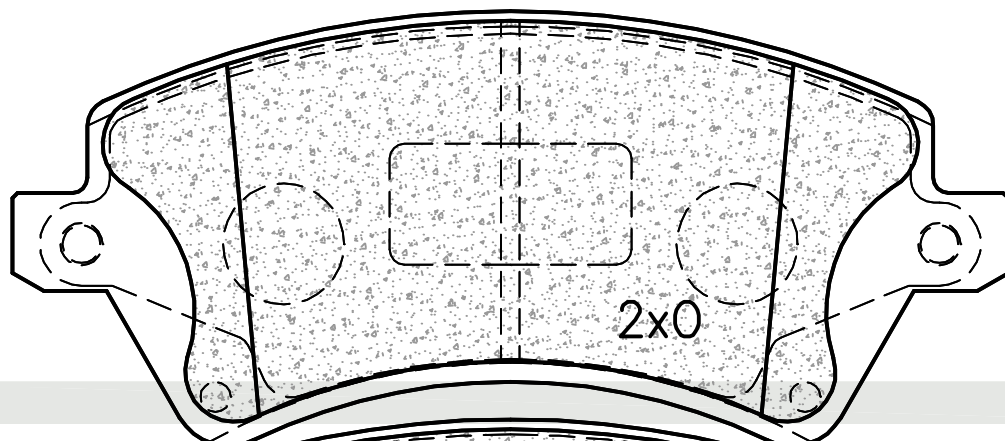

## FRONT

SUPPLIED WITH 2 X WEAR INDICATOR PADS PER SET

NOTE : L + R HANDED

SUPPLIED WITH 4 X CLIPS PER SET

131.6 57.3 17.5

Technical drawing showing dimensions for the brake clip. A horizontal dimension line indicates a length of 131.6. A vertical dimension line indicates a height of 57.3. A smaller horizontal dimension line indicates a width of 17.5.