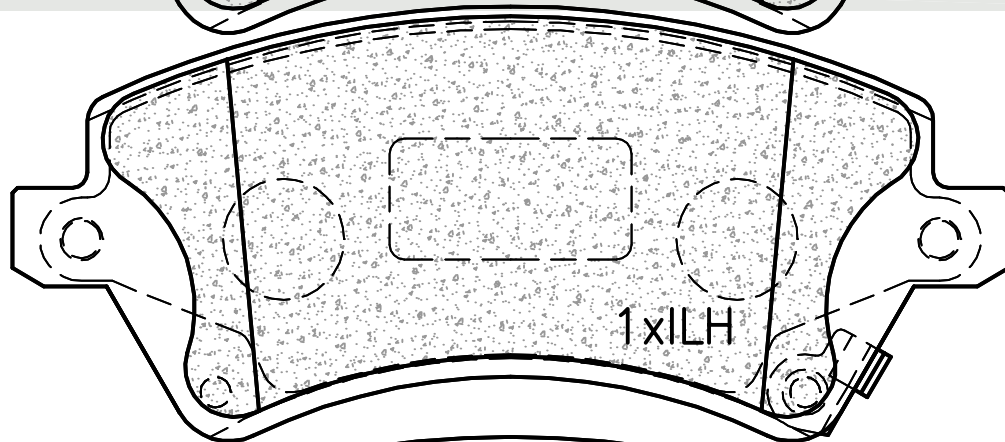

## FRONT

SUPPLIED WITH 2 X WEAR INDICATOR PADS PER SET

NOTE : L + R HANDED

SUPPLIED WITH 4 X CLIPS PER SET

131.6 57.3 17.5

Technical drawing showing dimensions for the brake clip. A horizontal dimension line indicates a length of 131.6. A vertical dimension line indicates a height of 57.3. A smaller horizontal dimension line indicates a width of 17.5.