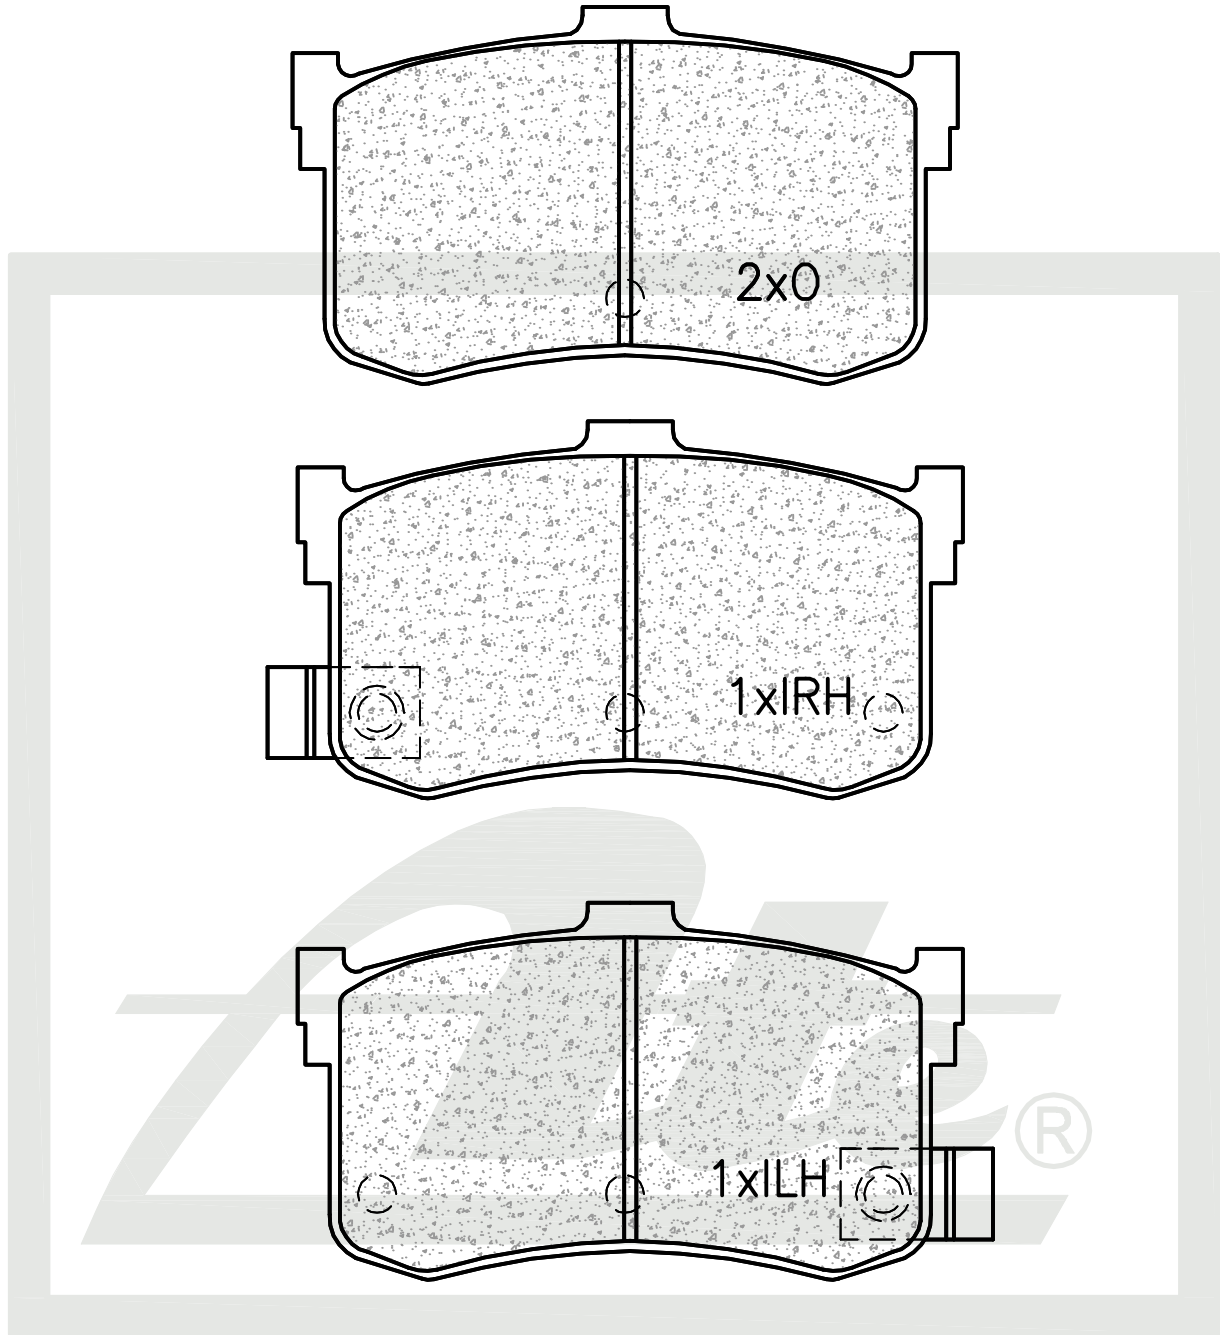

# ATE691

FRONT

SUPPLIED WITH 2 X WEAR INDICATOR PADS PER SET

NOTE : L + R HANDED