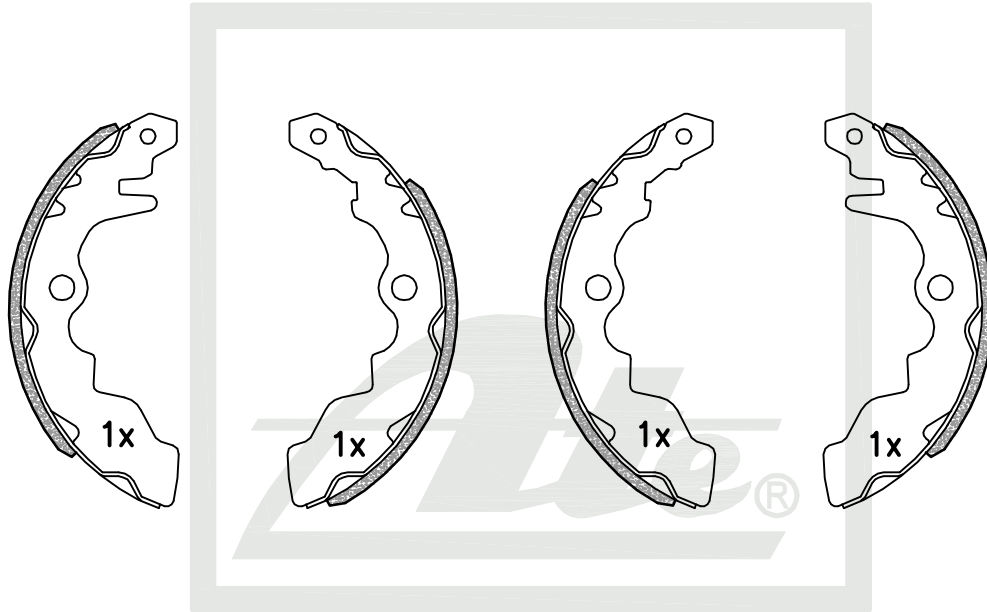

TATA

# ATE638 BS

REAR

DIAMETER	WEB	PLATFORM	WIDTH	COMMENTS
179.8	4	1.6	30.5	