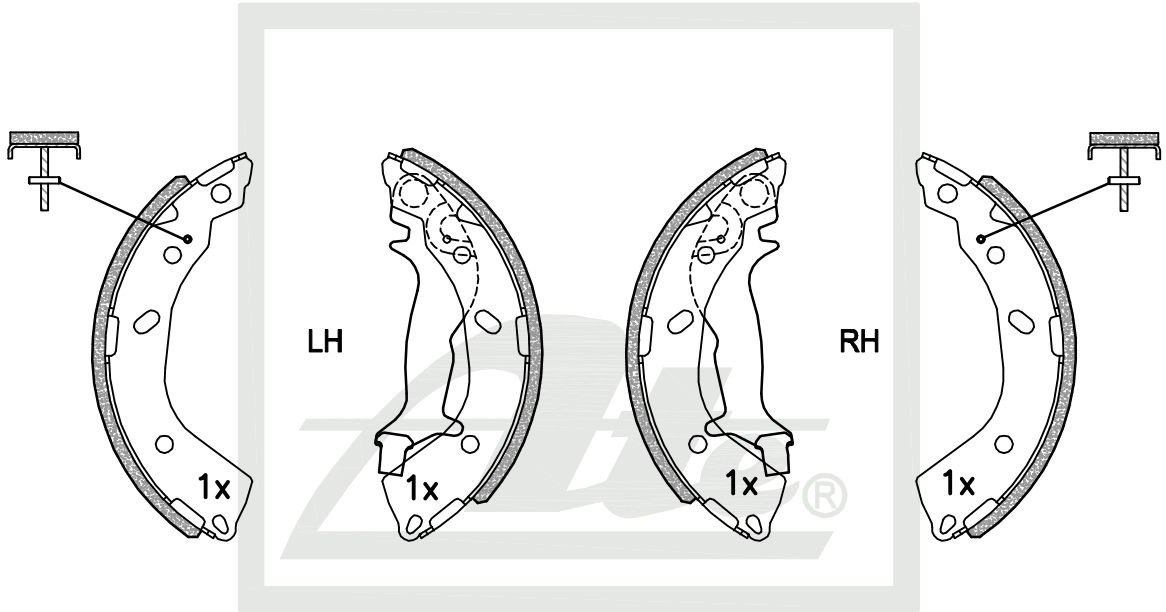

# ATE637 BS

REAR

DIAMETER	WEB	PLATFORM	WIDTH	COMMENTS
180	3.2	1.6	31.6	