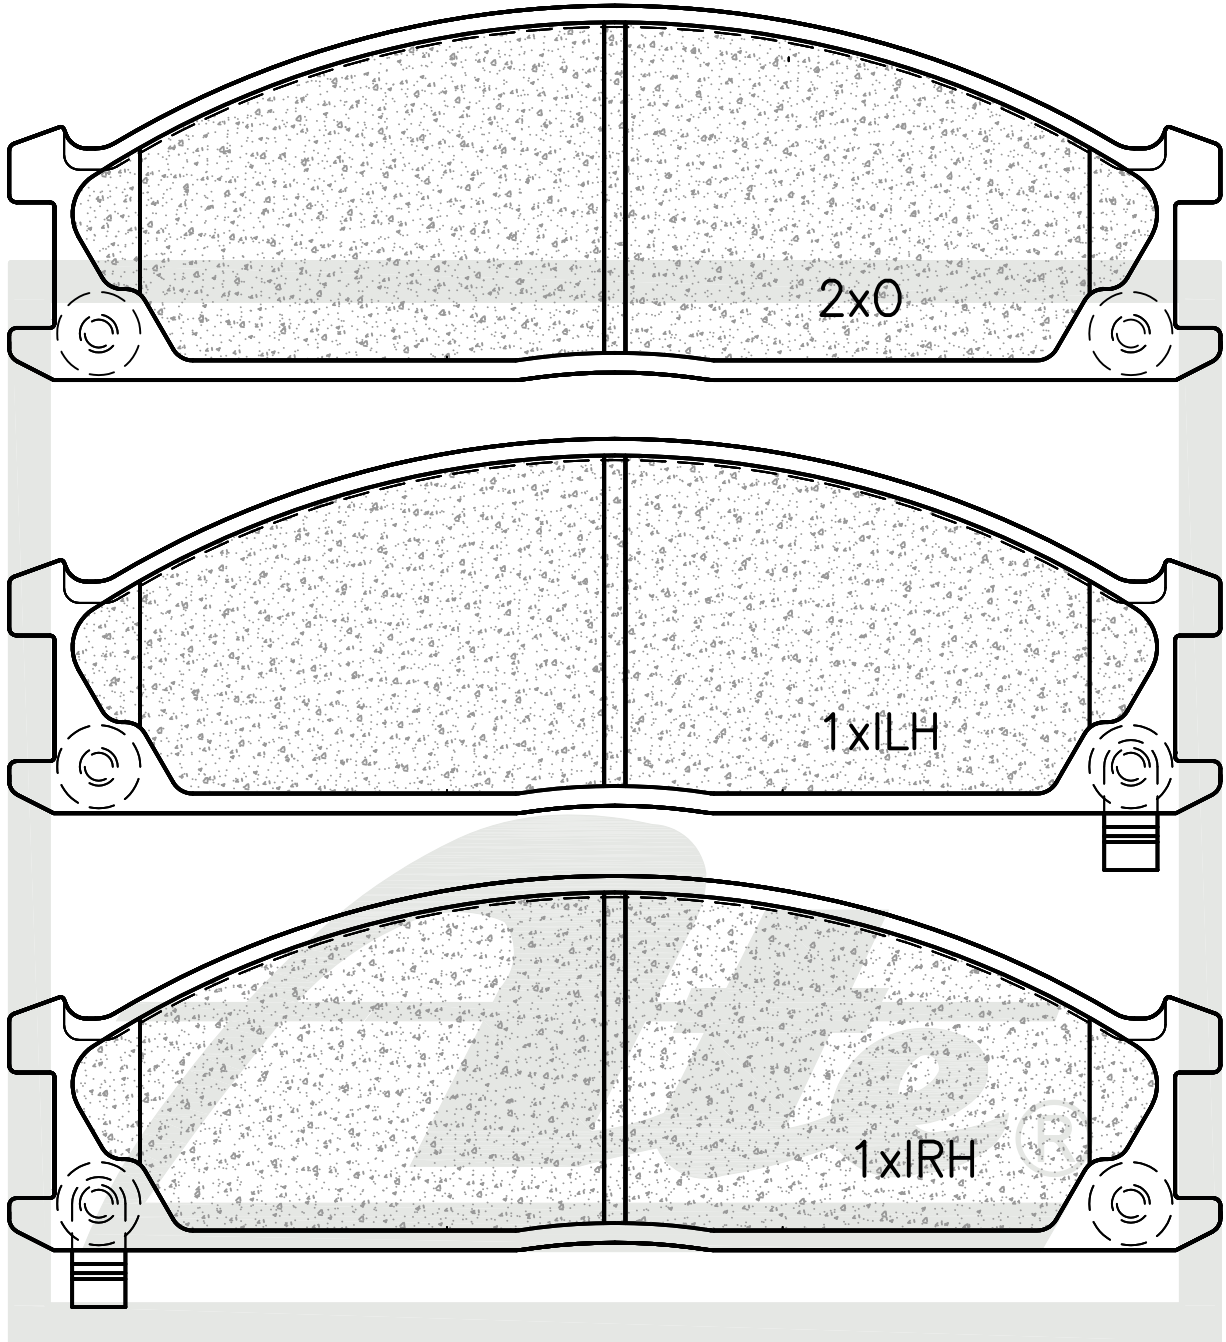

ISUZU
NISSAN

SUBARU
TOYOTA

ATE576

FRONT

SUPPLIED WITH 2 X WEAR INDICATOR PADS PER SET

NOTE : L + R HANDED

← 160.2 →

49.5

17.4