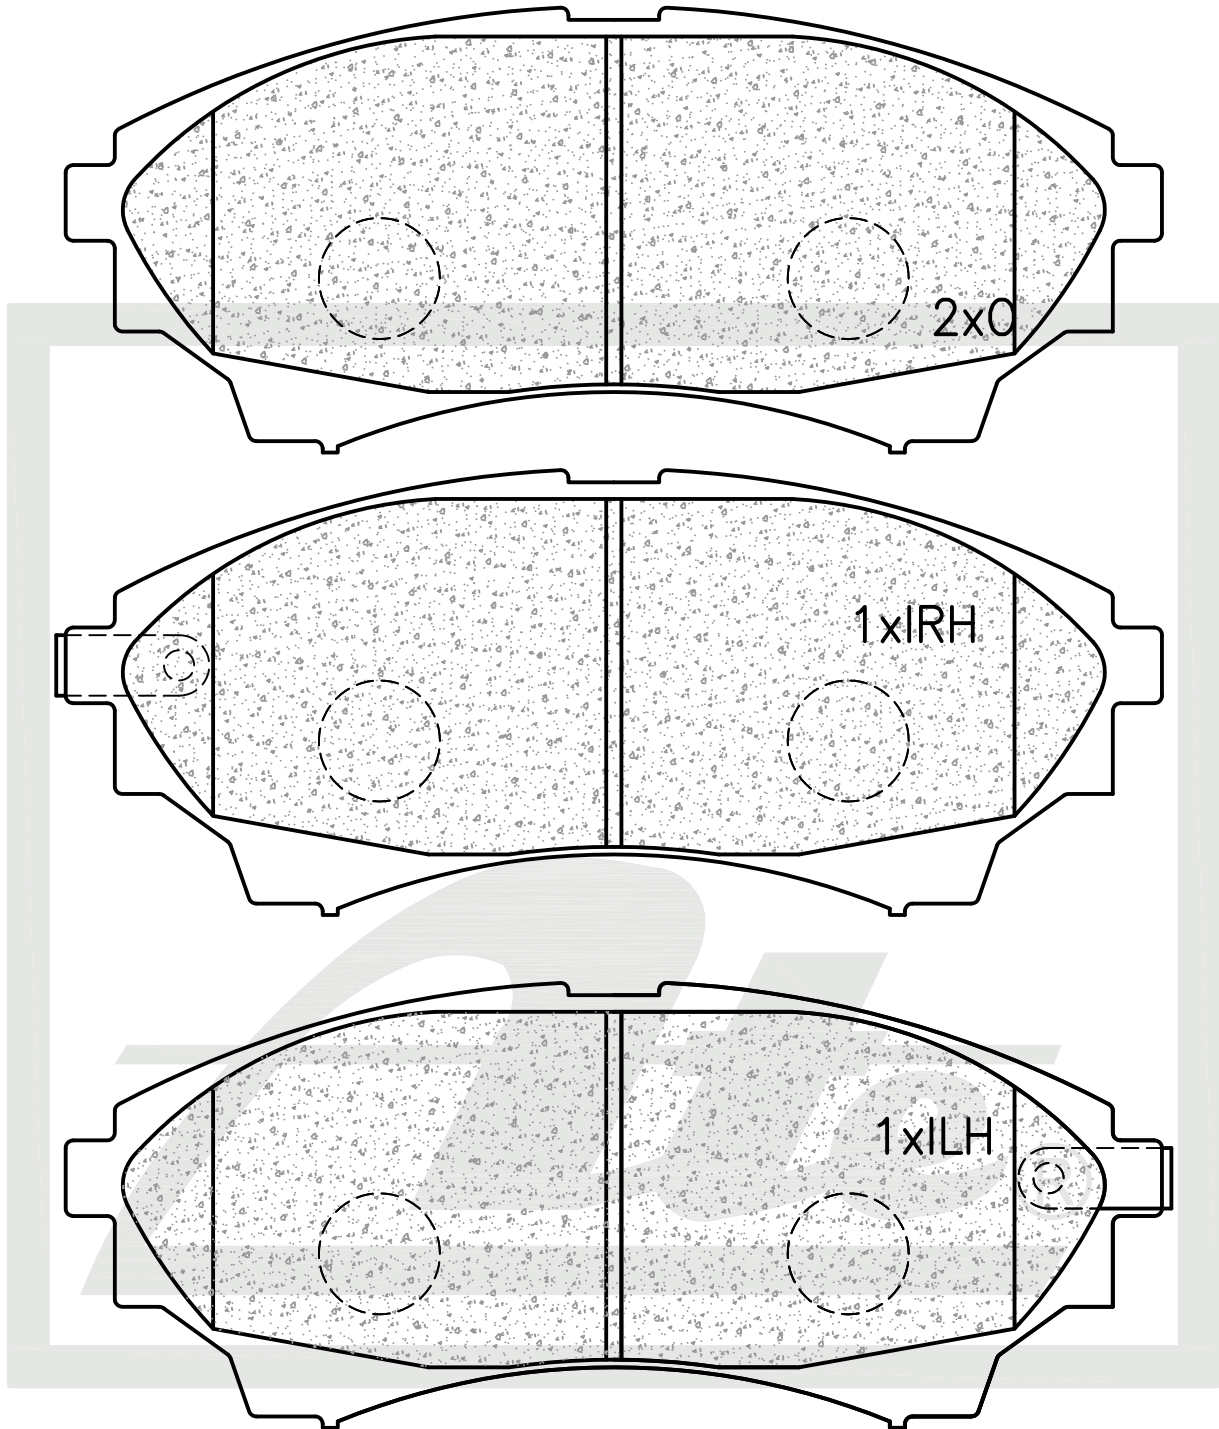

FORD
MAZDA

ATE465

FRONT

SUPPLIED WITH 2 X WEAR INDICATOR PADS PER SET

NOTE : L + R HANDED