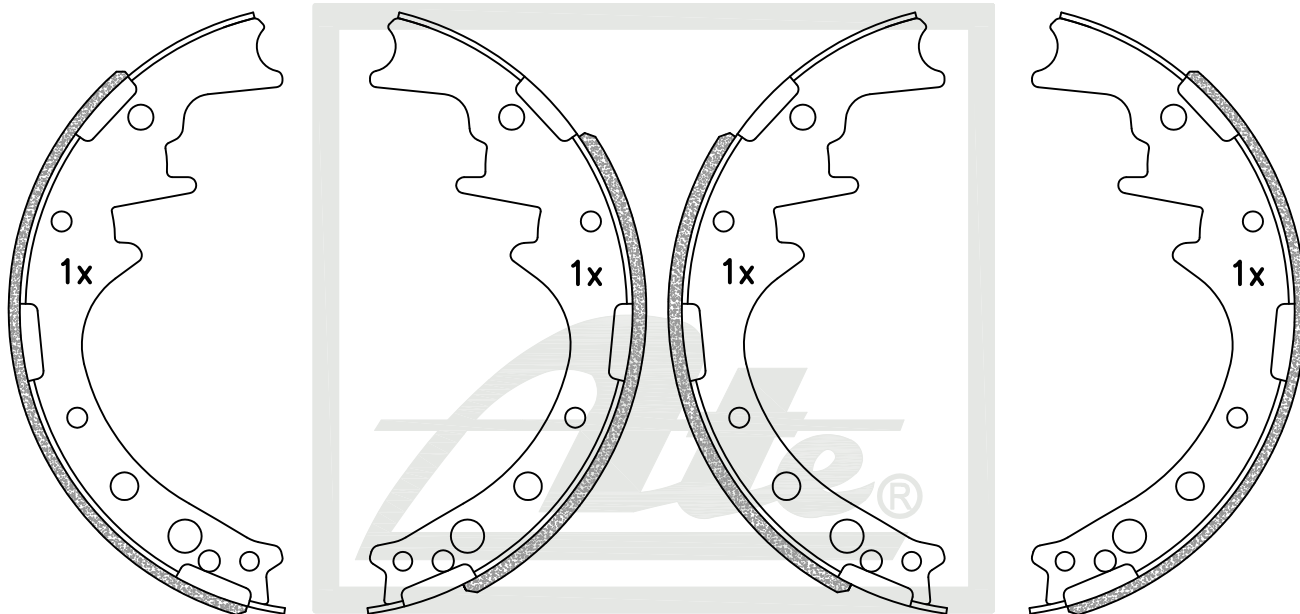

BMW
RENAULT
TOYOTA

ATE452 BS

REAR

DIAMETER	WEB	LEVER	NOTES
254	57.2	YES	