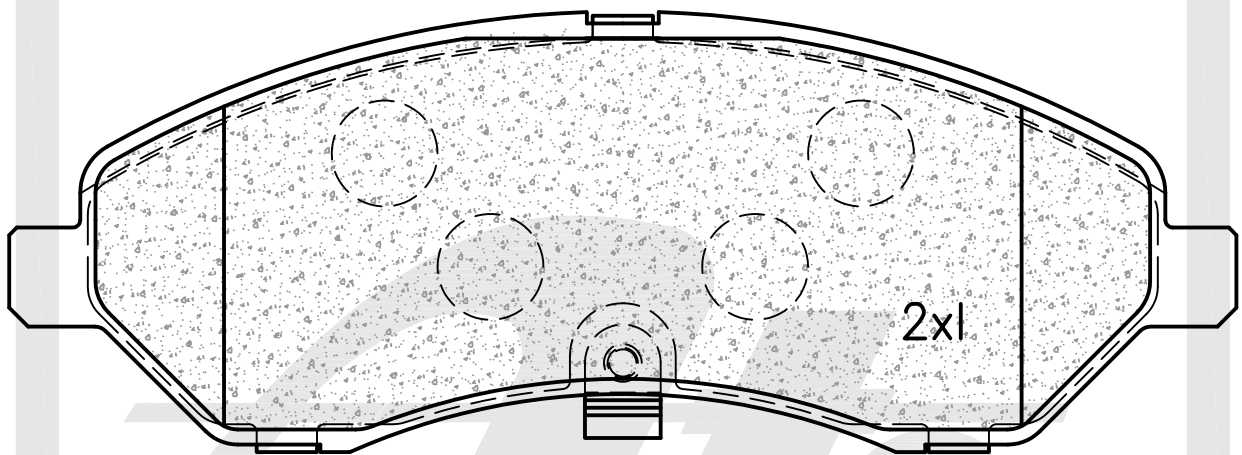

# ATE1394

FRONT

SUPPLIED WITH 2 X WEAR INDICATOR PADS PER SET

← 162.3 →

58.2

← 18.2 →