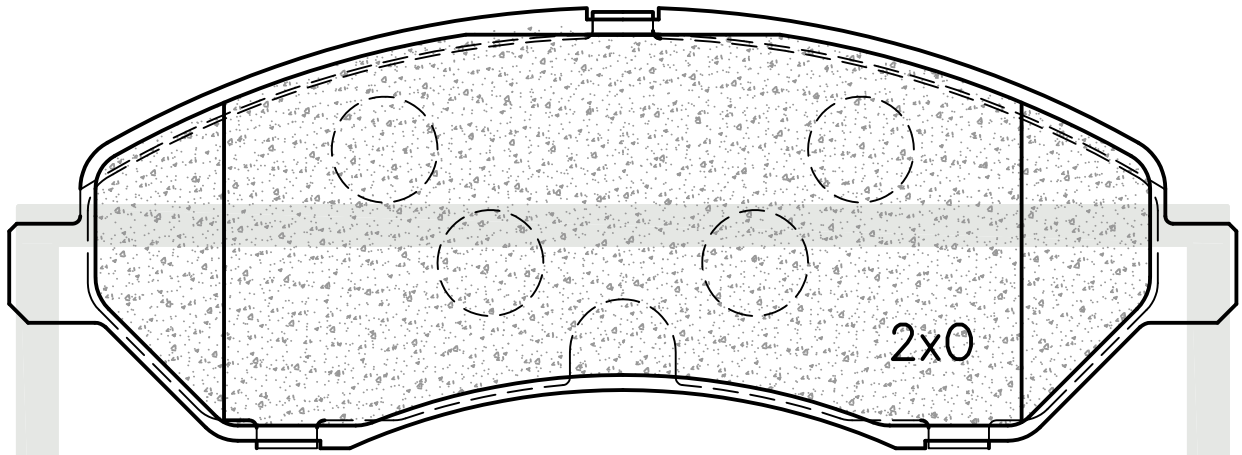

# ATE1394

FRONT

SUPPLIED WITH 2 X WEAR INDICATOR PADS PER SET

← 162.3 →

58.2

← 18.2 →