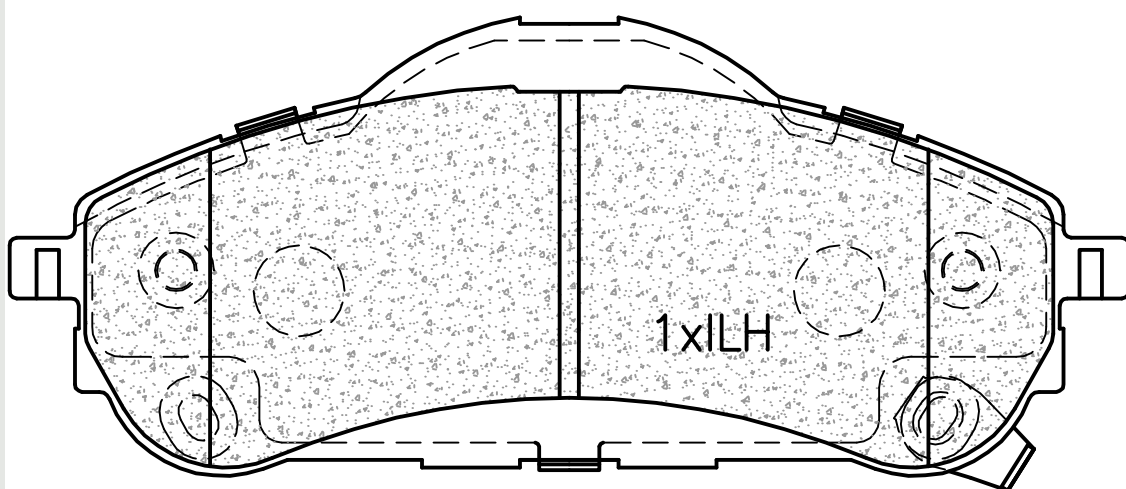

# ATE1313

REAR

SUPPLIED WITH 2 X WEAR INDICATOR PADS PER SET

NOTE : L + R HANDED

SUPPLIED WITH 8 X CLIPS PER SET

148.1 52.8/60.6 19.2