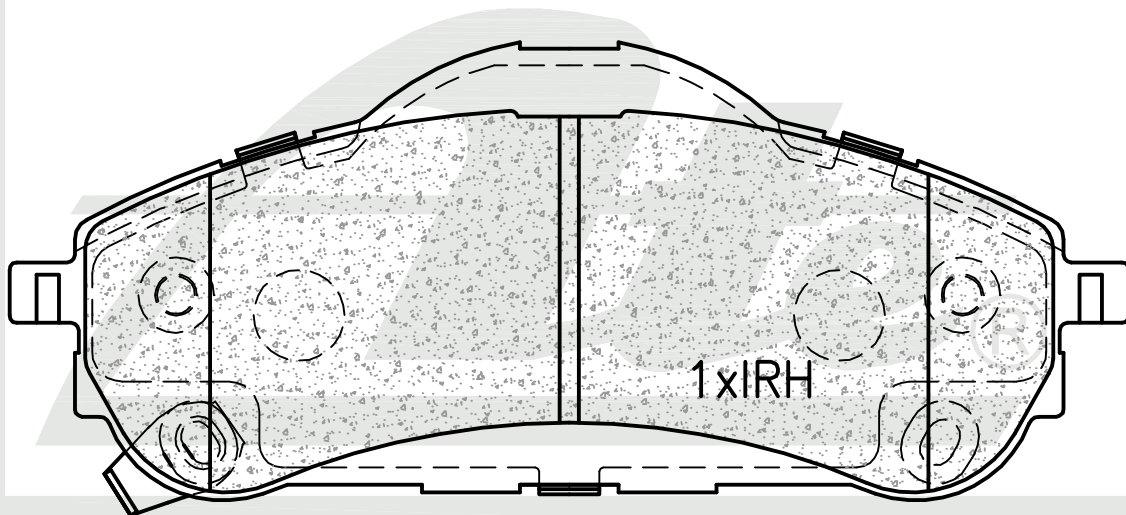

# ATE1313

REAR

SUPPLIED WITH 2 X WEAR INDICATOR PADS PER SET

NOTE : L + R HANDED

SUPPLIED WITH 8 X CLIPS PER SET

148.1 52.8/60.6 19.2