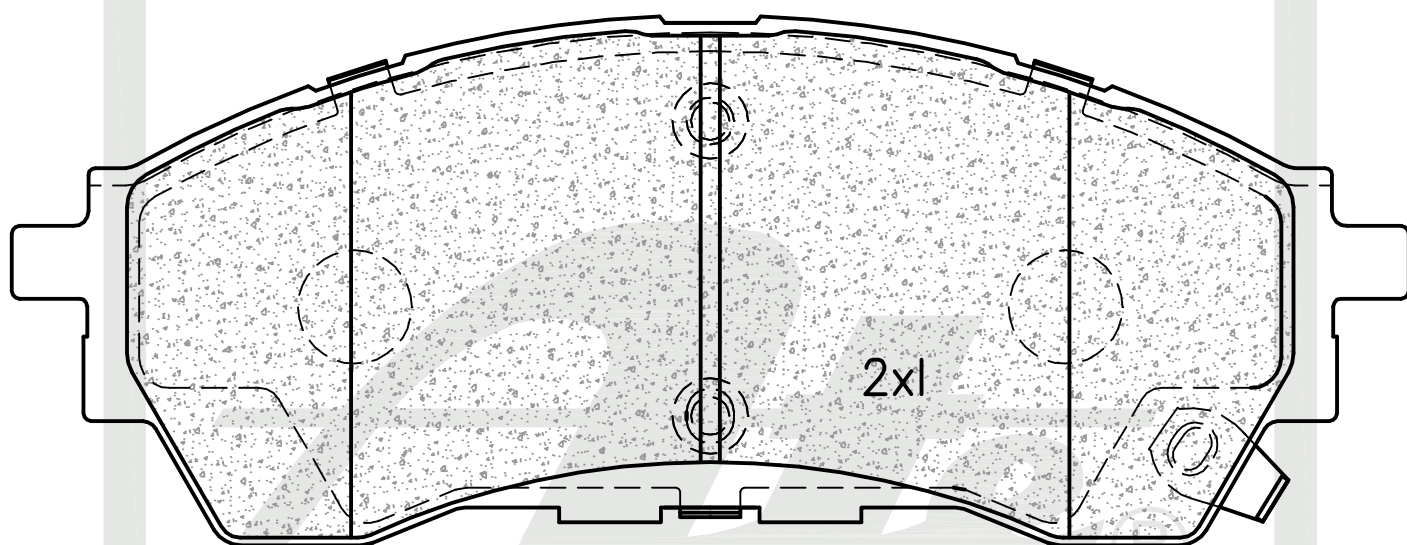

FORD

ATE1312

FRONT

SUPPLIED WITH 2 X WEAR INDICATOR PADS PER SET

SUPPLIED WITH 8 X CLIPS PER SET

184.7 70 19.2