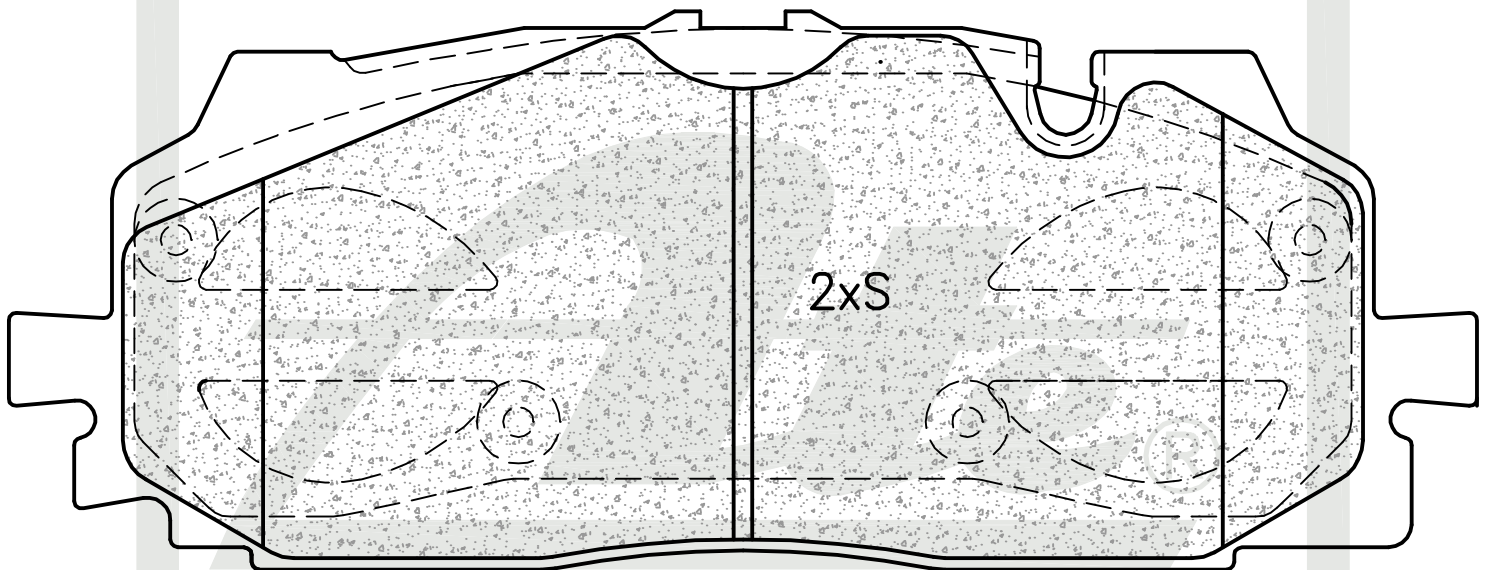

ATE1308

AUDI
VOLKSWAGEN

FRONT

← 194.3 → 73.8 ← 16.9 →