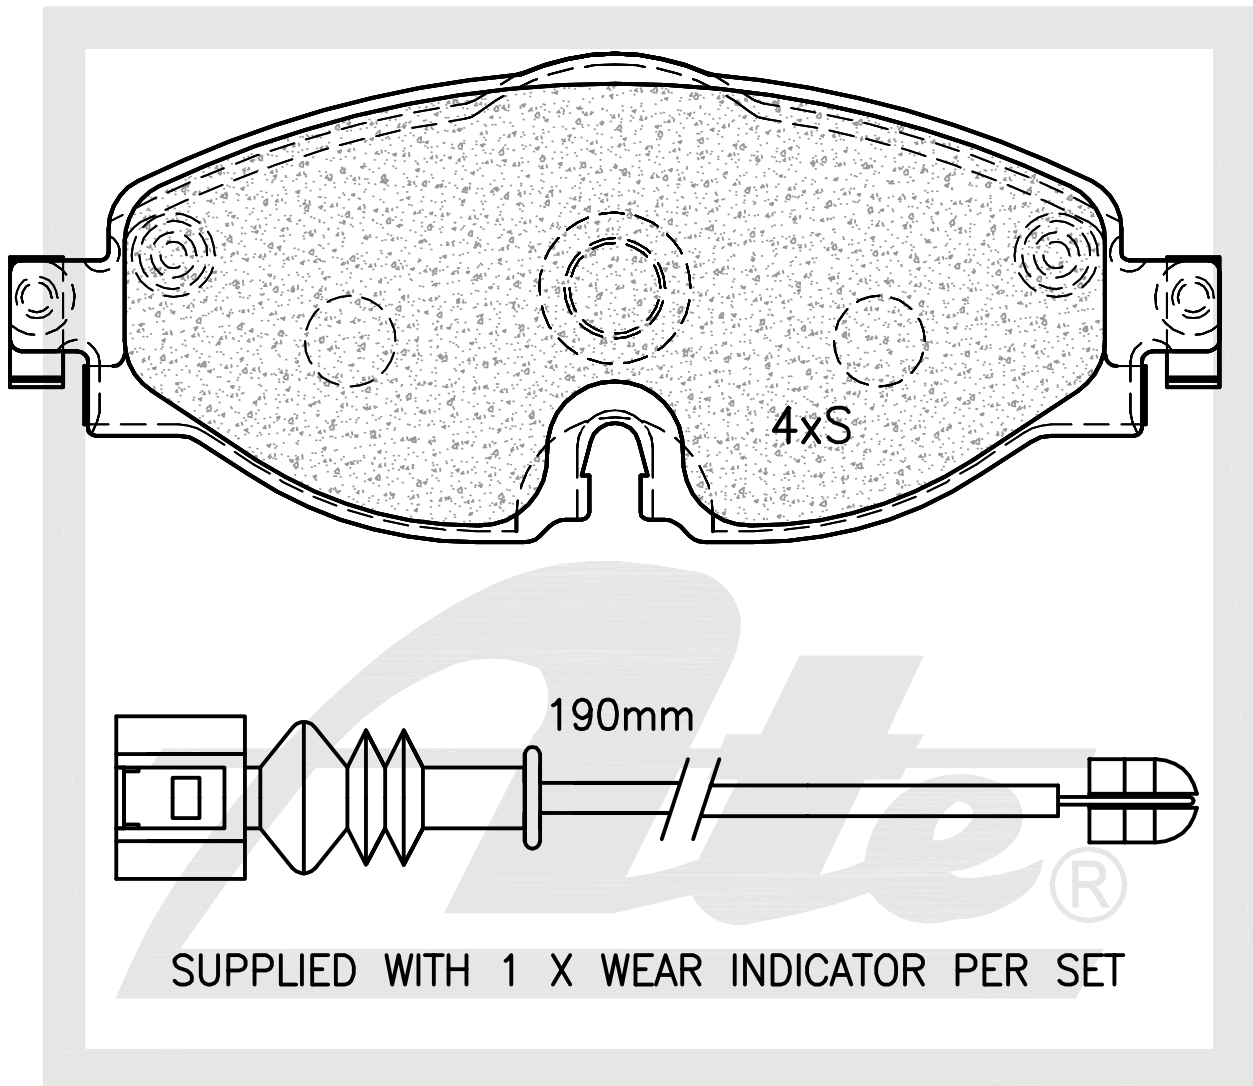

AUDI
SEAT
VOLKSWAGEN

ATE1244

FRONT

← 160.0 →

64.6

← 20.1 →