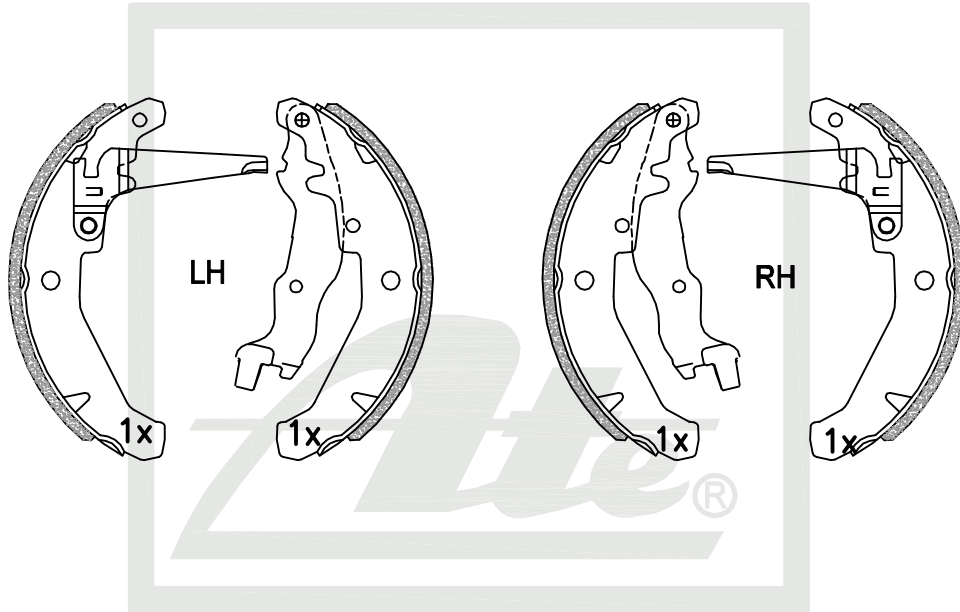

FIAT

ATE1022 BS

REAR

DIAMETER	WEB	PLATFORM	WIDTH	COMMENTS
185	4	2	30	