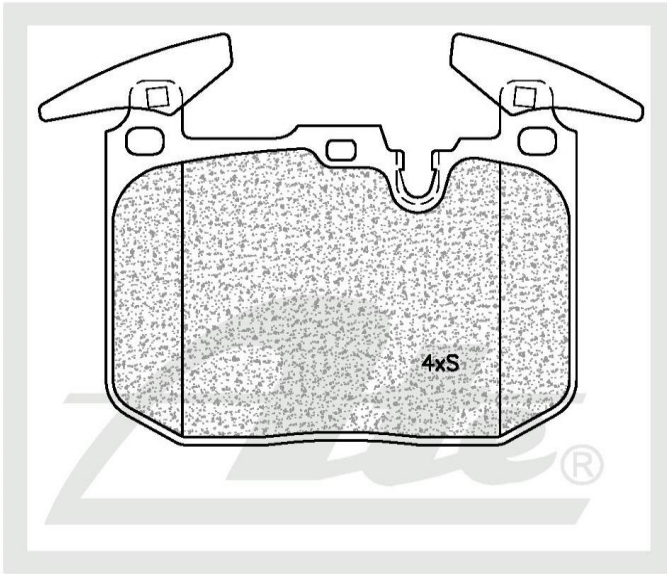

## NEW PART NUMBER UPDATE

Drawing

Details of New Part

112.6 91.5 18

Brake Pad Set - FRONT

Sizes:

L - 112.6mm

H - 91.5mm

W - 18mm

**ATE1279**