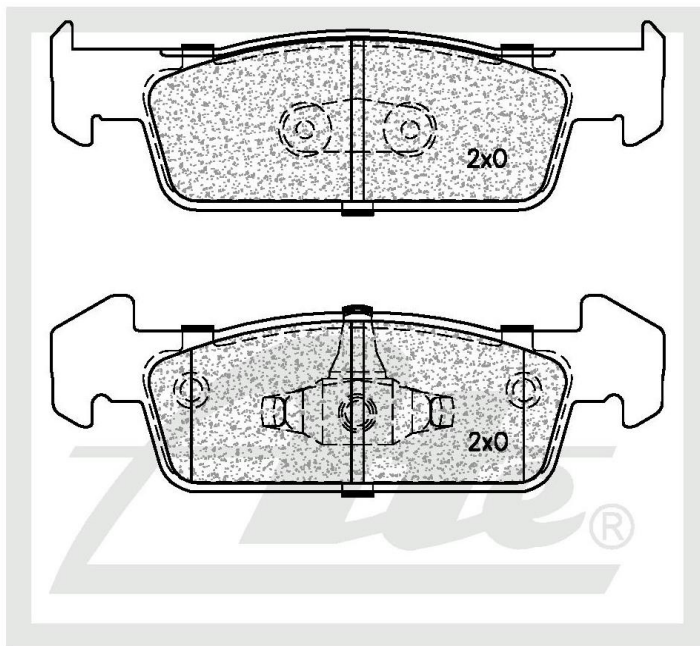

TECHNICAL BULLETIN
6 August 2018

ATE1280

(ATE and Teves are registered trademarks of Continental Teves AG & Co oHG and/or its affiliates in Frankfurt Germany and other Countries)

NEW PART NUMBER UPDATE

Drawing

Details of New Part

$\leftarrow 140.1 \rightarrow$
 $\left. \begin{array}{c} \updownarrow \\ 42.1/43.9 \end{array} \right\}$
 $\leftarrow 18 \rightarrow$

Brake Pad Set - FRONT

Sizes:

L - 140.1mm

H - 42.1/43.9mm

W - 18mm

ATE1280

Vehicle Applications

Fr. Position Rr.

RENAULT SANDERO; SANDERO STEPWAY 2013-

CALL NOW TO ORDER YOUR STOCK !!!

(011) 898 1800

Picture(s) of vehicle(s) that this part is suitable for: