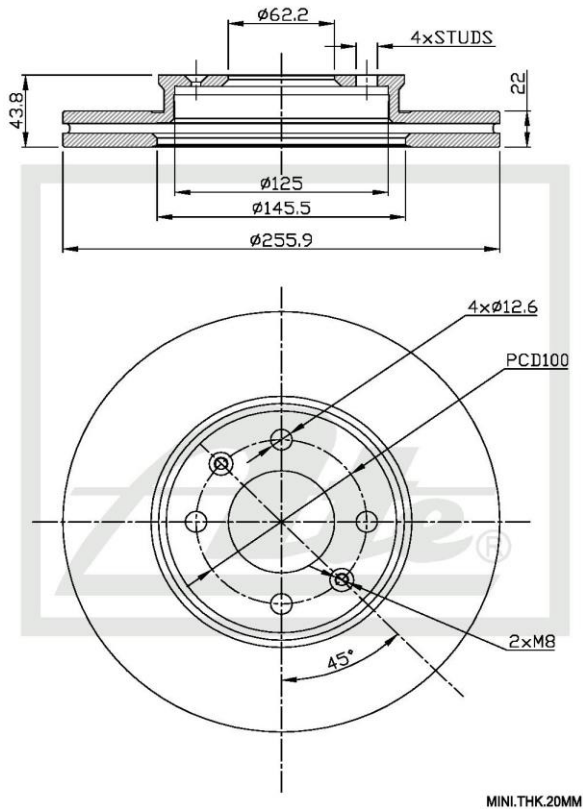

(ATE and Teves are registered trademarks of Continental Teves AG & Co oHG and/or its affiliates in Frankfurt Germany and other Countries)

122.1000

NEW PART NUMBER UPDATE

Drawing

Details of New Part

Brake disc - FRONT

Sizes:

Diameter - 255.9mm

Height - 43.8mm

PCD - 4x100mm

Spigot - 62.2mm

122.1000

Vehicle Applications

HYUNDAI ACCENT 2010-; KIA RIO 1.2, 1.4 2010-

Fr. Position Rr.

CALL NOW TO ORDER YOUR STOCK !!!

(011) 898 1800

Picture(s) of vehicle(s) that this part is suitable for:

"Single Minded about YOUR Safety"