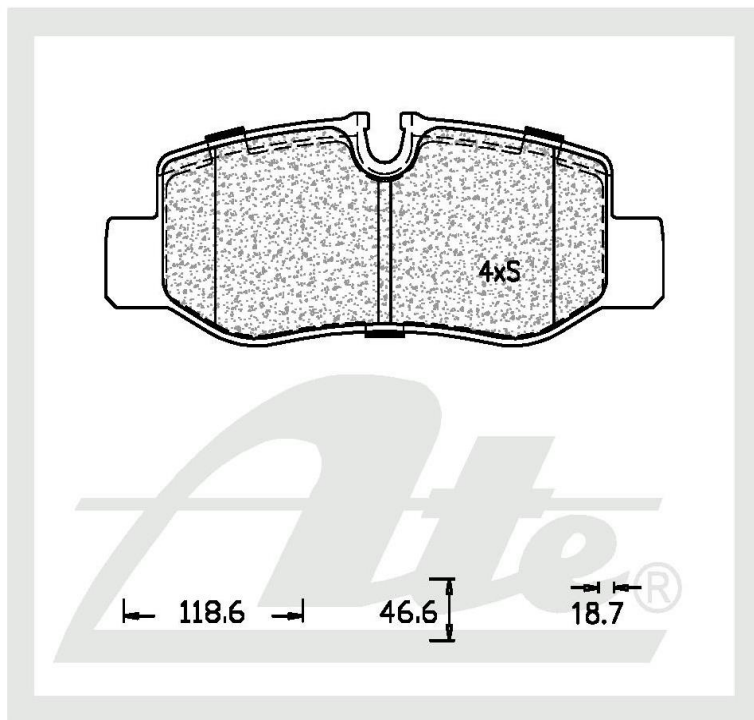

ATE1325

(ATE and Teves are registered trademarks of Continental Teves AG & Co oHG and/or its affiliates in Frankfurt Germany and other Countries)

NEW PART NUMBER UPDATE

Drawing

Details of New Part

Brake Pad - REAR

Brake Pad Sizes:

Length - 118.6mm

Height - 46.6mm

Thickness - 18.7mm

Box Dimensions

Weight - 1200g

L - 145mm

H - 50mm