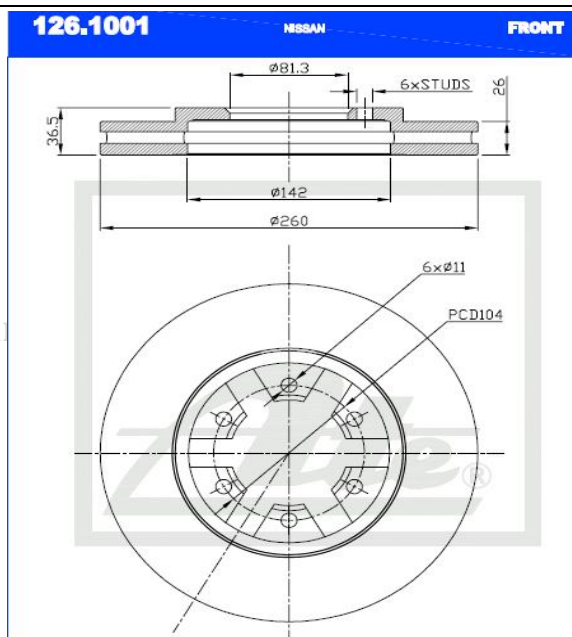

ATE TECHNICAL BULLETIN
27 JANUARY 2017

ATE is a registered trademark of Continental Teves AG & Co oHG and/or its affiliates in Frankfurt Germany and other Countries

CURRENT RANGE UPDATE - NISSAN NP300 & 126.1001

NEW Vehicle Application(s):

**NISSAN NP300 - 2x4 & 4x4 (Some Models) 2008-
 (Alternative to 126.0109)**

CALL NOW TO ORDER YOUR STOCK!!

(011) 898 - 1800 !!

Part fitting this vehicle:

Fr. Position Rr.

FRONT Brake Disc - 126.1001

NB! 126.1001 also fits the Nissan 1Tonner & Hardbody (Some Models) 1990-2008 !

"Single Minded about YOUR Safety"