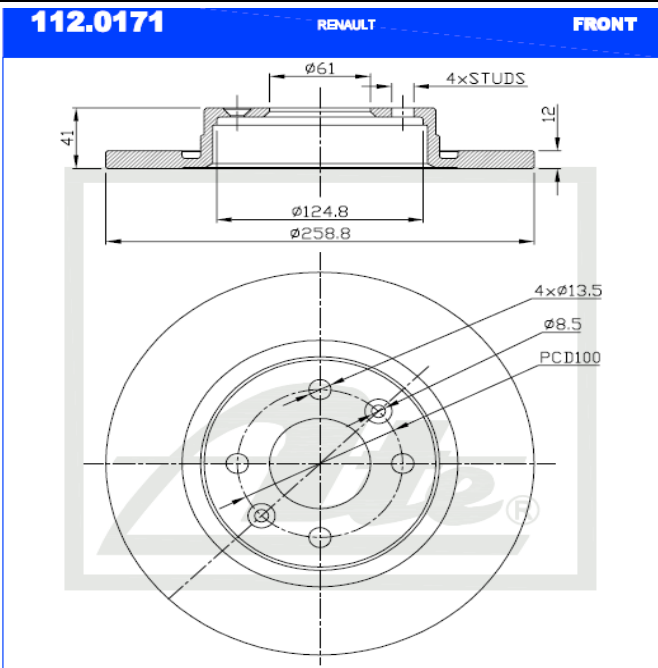

ATE TECHNICAL BULLETIN
03 OCTOBER 2016

ATE is a registered trademark of Continental Teves AG & Co oHG and/or its affiliates in Frankfurt Germany and other Countries

NEW PART NUMBER UPDATE

New Part Number: 112.0171

Details of new Part:

BRAKE DISC - FRONT

Sizes:

OD - 258.8 mm

SPIGOT - 61.0 mm

ID - 124.8 mm

HEIGHT - 41.0 mm

HOLES - 4 x 13.5 mm, 2 x 8.5 mm

MAX/ MIN Thickness - 12.0/ 10.0 mm

PCD - 100.0 mm

Vehicle Application(s):

Fr. Position Rr.

RENAULT LOGAN 1.6 Expression 2008-2012, SANDERO I 1.4, 1.6 Stepway, Cup, Ltd. 2009-2013 (Solid Disc)

CALL NOW TO ORDER YOUR STOCK !!

(011) 898 - 1800 !

Picture(s) of vehicle(s) that this part is suitable for:

"Single Minded about YOUR Safety"