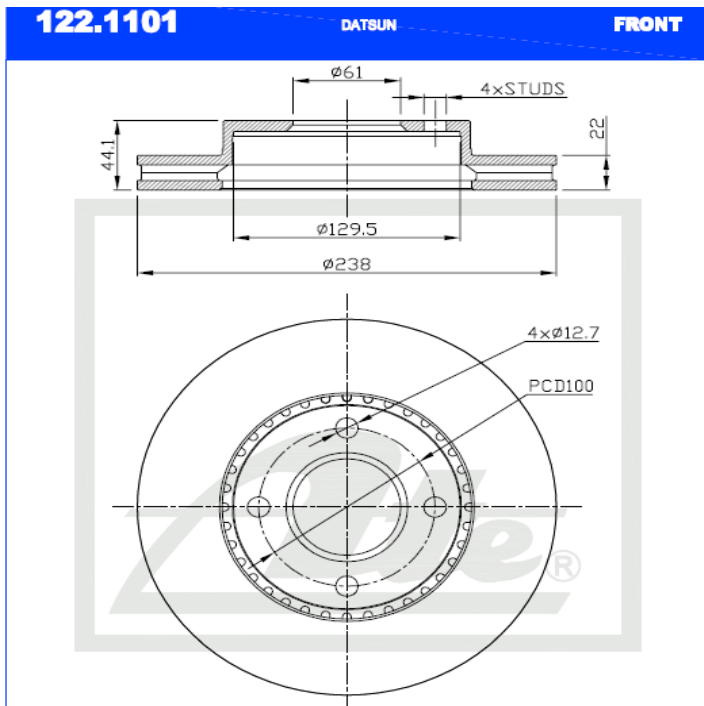

ATE TECHNICAL BULLETIN
03 OCTOBER 2016

ATE is a registered trademark of Continental Teves AG & Co oHG and/or its affiliates in Frankfurt Germany and other Countries

NEW PART NUMBER UPDATE

New Part Number: 122.1101

Details of new Part:

BRAKE DISC - FRONT

Sizes:

- OD - 238.0 mm**
- SPIGOT - 61.0 mm**
- ID - 129.5 mm**
- HEIGHT - 44.1 mm**
- HOLES - 4 x 12.7 mm**
- Max./ Min. Thickness - 22.0/ 20.0 mm**
- PCD - 100.0 mm**