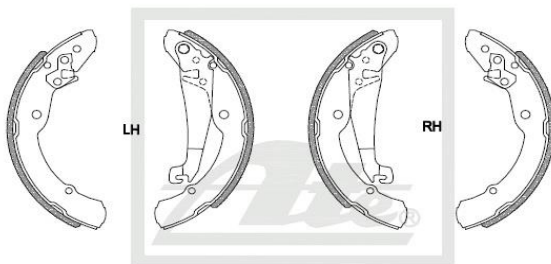

Details of new Part:

Brake Shoe Set - REAR

Sizes:

Diameter - 230mm

Width - 32mm

Web - 4mm

ATE1050BS

VOLKSWAGEN

REAR

DIAMETER	WEB	PLATFORM	WIDTH	COMMENTS
230	4	2.5	32	

Vehicle Application(s):

Fr. Position Rr.

VW - POLO Sedan, POLO VIVO Sedan.

CALL NOW TO ORDER YOUR STOCK !!!

(011) 898 - 1800 !!

Picture(s) of vehicle(s) that this part is suitable for: