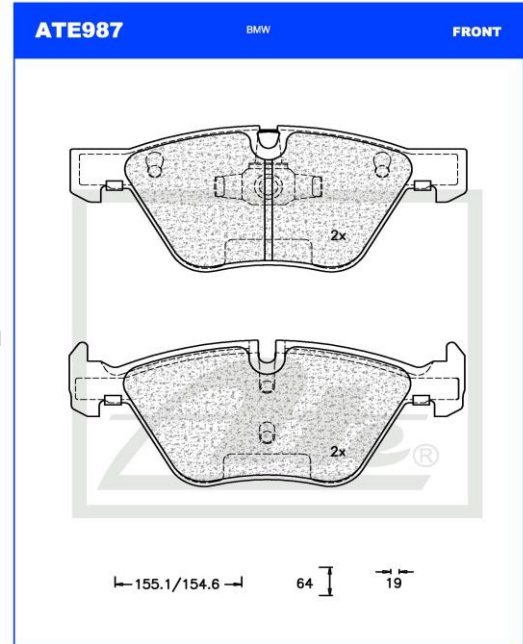

NEW Vehicle Application(s):

BMW F10 2011- 520i, 523i, 520d, 528i, 530d - Front Pads

CALL NOW TO ORDER YOUR STOCK !!

(011) 898 - 1800 !!

Part fitting this vehicle:

Fr. Position Rr.

FRONT Brake Pad - ATE987

NB! ATE987 also fits some BMW E60, E61, E81, E82, E84, E87, E88, E89, E90, E91 and E92 models