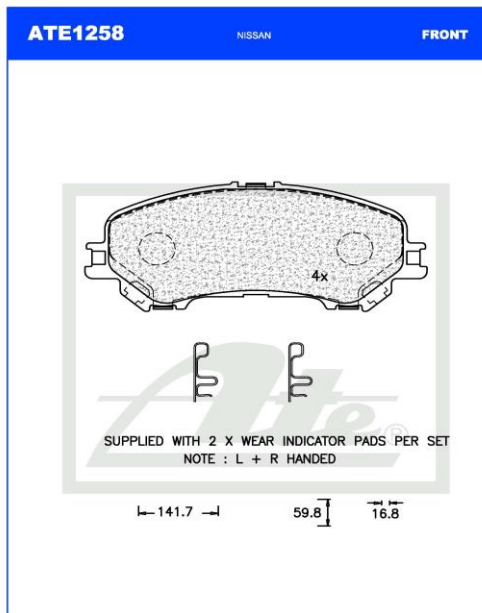

ATE TECHNICAL BULLETIN
13 JULY 2017

ATE and Teves are registered trademarks of Continental Teves AG & Co oHG and/or its affiliates in Frankfurt Germany and other Countries

New Part Number: ATE1258

Details of new Part:

Brake Pad Set - FRONT

Sizes:

L - 141.7 mm

H - 59.8 mm

W - 16.8 mm

Vehicle Application(s):

Fr. Position Rr.

Nissan X-Trail, 1.6, 2014- / Qashqai 1.2, 1.5DCi, 1.6DCi, 1.6DCi4X4, 2016-

CALL NOW TO ORDER YOUR STOCK !!!

(011) 898 - 1800 !!

Pictures of vehicles that this part is suitable for:

"Single Minded about YOUR Safety"