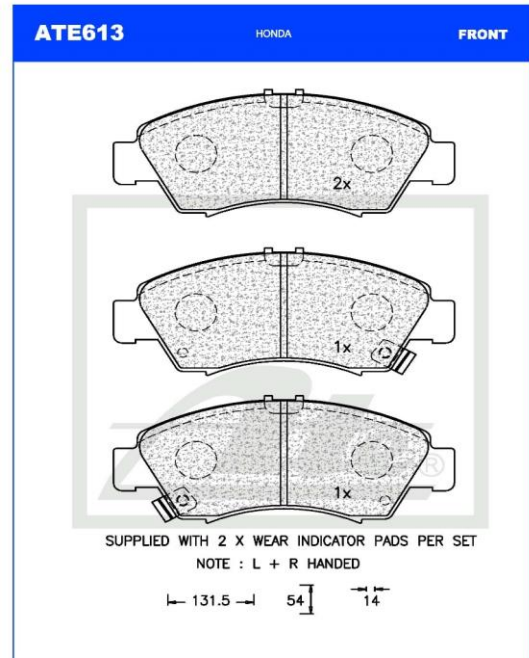

NEW Vehicle Application(s):

Honda Brio 2012- Hatch and Sedan - Front Pads
All Models

CALL NOW TO ORDER YOUR STOCK !!

(011) 898 - 1800 !!

Part fitting this vehicle:

Fr. Position Rr.

FRONT Brake Pad - ATE613

NB! ATE613 also fits some Honda Jazz, Civic and Ballade Models 1992-