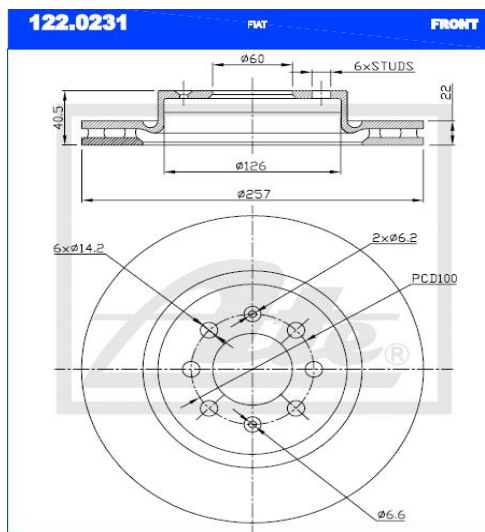

ATE TECHNICAL BULLETIN
06 APRIL 2017

ATE is a registered trademark of Continental Teves AG & Co oHG and/or its affiliates in Frankfurt Germany and other Countries

CURRENT RANGE UPDATE - OPEL CORSA E & 122.0231/ 122.0241

122.0231

122.0241

NEW Vehicle Application(s):

OPEL CORSA E - All 1.0 and 1.4 Models 2015-

CALL NOW TO ORDER YOUR STOCK !!

(011) 898 - 1800 !!

Part fitting this vehicle:

Fr. Position Rr.

FRONT Brake Disc - 122.0231 - for 14" Wheels,
FRONT Brake Disc - 122.0241 - for 15" Wheels

NB! 122.0231 & 122.0241 also fits the Opel Corsa D and Opel Adam 2007-on !

"Single Minded about YOUR Safety"