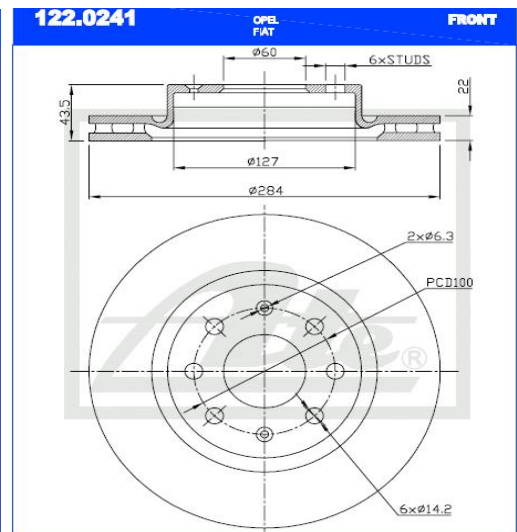

ATE TECHNICAL BULLETIN
06 APRIL 2017

ATE is a registered trademark of Continental Teves AG & Co oHG and/or its affiliates in Frankfurt Germany and other Countries

CURRENT RANGE UPDATE - OPEL CORSA E & 122.0231/ 122.0241

122.0231

122.0241

NEW Vehicle Application(s):

OPEL CORSA E - All 1.0 and 1.4 Models 2015-

CALL NOW TO ORDER YOUR STOCK !!

(011) 898 - 1800 !!

Part fitting this vehicle:

Fr. Position Rr.

FRONT Brake Disc - 122.0231 - for 14" Wheels,
FRONT Brake Disc - 122.0241 - for 15" Wheels

NB! 122.0231 & 122.0241 also fits the Opel Corsa D and Opel Adam 2007-on !

"Single Minded about YOUR Safety"