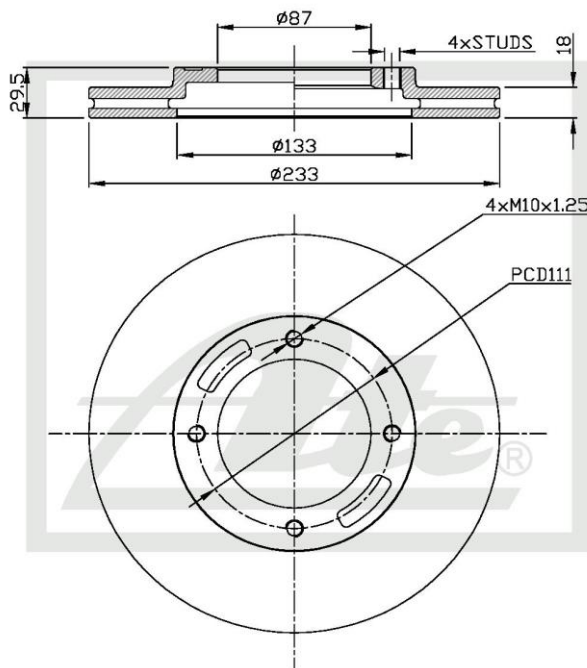

Details of new Part:

Brake Disc - FRONT

PART NO: 118.1079

Sizes:

Diameter - 233mm

Height - 29.5mm

PCD - 111mm

Spigot - 87mm

118.1079

Vehicle Application(s):

TOYOTA AVANZA (VENTED); 1.3, 1.5; 2015-

Fr. Position Rr.

CALL NOW TO ORDER YOUR STOCK !!!

(011) 898 - 1800

Picture(s) of vehicle(s) that this part is suitable for:

"Single Minded about YOUR Safety"