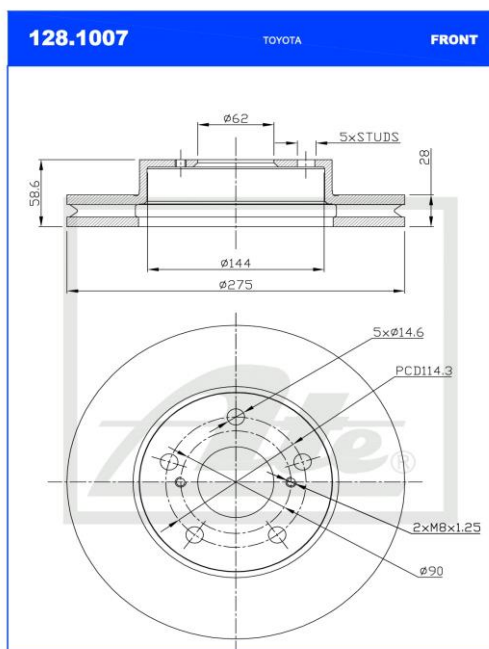

New Part Number:

Details of new Part:

Brake Disc - FRONT

Sizes:

Diameter - 275mm

Height - 58.6mm

PCD - 114.3mm

Spigot - 62mm

**128.1007**

Vehicle Application(s):

Fr. Position Rr.

TOYOTA HILUX (WORKHORSE/LOW WHEEL BASE) 2.0 VVTi,  
 2.4 GD; 2016- (AN120,AN130 ; MY17, MY17.5, MY18)

**CALL NOW TO ORDER YOUR STOCK !!!**

(011) 898 - 1800